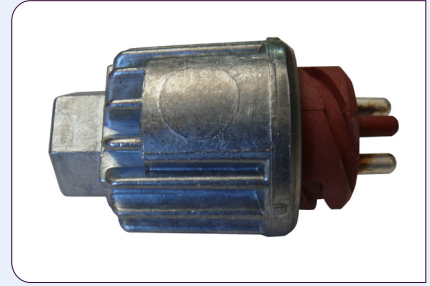

**B05024000**

DECIPTION PRESSURE SWITCH  
ORIGINAL REF. NO 81255146003 / 81255200196

**B05024001**

DECIPTION PRESSURE SWITCH  
ORIGINAL REF. NO 81255200210 / 81255200207

**B05024002**

DECIPTION STOP LIGHT SWITCH  
ORIGINAL REF. NO 81255200032 / 81255200042

**B05024003**

DECIPTION SENSOR  
ORIGINAL REF. NO 81255200169 /

**B05024004**

DECIPTION RELAY TGA 410-460  
ORIGINAL REF. NO 81259026267 / 81259026223

**B05024005**

DECIPTION RELAY TGA 410-460  
ORIGINAL REF. NO 81259026219 / 81259026268

**B05024006**

DECIPTION PRESSURE SWITCH  
ORIGINAL REF. NO 81274210184 / 81274210246

**B05024012**

DECIPTION AIR SWITCH  
ORIGINAL REF. NO 81274210231 / 81274210247

**B05024013**

DECIPTION SIGNAL SWITCH  
ORIGINAL REF. NO 81255090144 / 81255090139

**B05017000**

DECIPTION SIGNAL LAMP LEFT AXOR  
ORIGINAL REF. NO 9408200321 /

**B05017001**

DECIPTION SIGNAL LAMP RIGHT  
ORIGINAL REF. NO 9408200421 /

**B05017002**

DECIPTION FOG LIGHT LEFT AXOR  
ORIGINAL REF. NO 9408200056 /