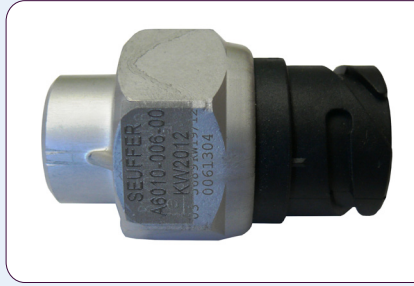

**B05024000**

DECIPTION PRESSURE SWITCH  
ORIGINAL REF. NO 81255146003 / 81255200196

**B05024001**

DECIPTION PRESSURE SWITCH  
ORIGINAL REF. NO 81255200210 / 81255200207

**B05024002**

DECIPTION STOP LIGHT SWITCH  
ORIGINAL REF. NO 81255200032 / 81255200042

**B05024003**

DECIPTION SENSOR  
ORIGINAL REF. NO 81255200169 /

**B05024004**

DECIPTION RELAY TGA 410-460  
ORIGINAL REF. NO 81259026267 / 81259026223

**B05024005**

DECIPTION RELAY TGA 410-460  
ORIGINAL REF. NO 81259026219 / 81259026268

**B05024006**

DECIPTION PRESSURE SWITCH  
ORIGINAL REF. NO 81274210184 / 81274210246

**B05024012**

DECIPTION AIR SWITCH  
ORIGINAL REF. NO 81274210231 / 81274210247

**B05024013**

DECIPTION SIGNAL SWITCH  
ORIGINAL REF. NO 81255090144 / 81255090139

**B05017000**

DECIPTION SIGNAL LAMP LEFT AXOR  
ORIGINAL REF. NO 9408200321 /

**B05017001**

DECIPTION SIGNAL LAMP RIGHT  
ORIGINAL REF. NO 9408200421 /

**B05017002**

DECIPTION FOG LIGHT LEFT AXOR  
ORIGINAL REF. NO 9408200056 /